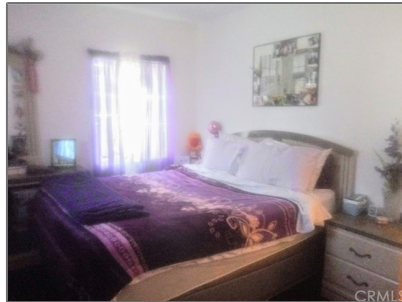

HOUSE For sale

1,242 Sqft - 1411 N Spring Avenue, Los Angeles, California 90221

Address [Map](#)

Country:	US
State:	CA
County:	Los Angeles
City:	Compton
Zip:	90221
Street:	Spring
Floor Number:	0
Longitude:	W120° 45' 24.9"
Latitude:	N36° 8' 33"